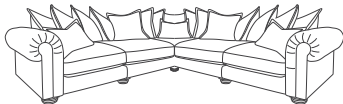

CRAFTED FOR COMFORT

All seats and sofas are custom-made, so no matter your style, everything is designed and crafted to be sophisticated and enduring.

MODULAR CORNER UNIT

2-C-2 W321 x 321CM D105CM H89CM

2-C-1 W321 x 227CM D105CM H89CM