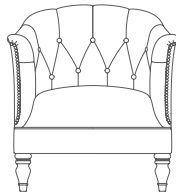

## CALLUM

This elegant collection is sleek with carved, curved arms. A statement piece that boasts structure & style, all in one.

With interlaced elasticated webbed seating, topped with high-density foam and Dacron padding adding comfort and support, so you can sit back and relax in style.

# CRAFTED FOR COMFORT

All seats and sofas are custom-made, so no matter your style, everything is designed and crafted to be sophisticated and enduring.

---

**2 SEATER**  
W129CM D78CM H75CM

**ACCENT CHAIR**  
W70CM D78CM H75CM