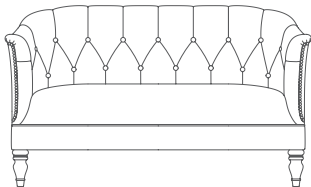

## CALLUM

This elegant collection is sleek with carved, curved arms. A statement piece that boasts structure & style, all in one.

With interlaced elasticated webbed seating, topped with high-density foam and Dacron padding adding comfort and support, so you can sit back and relax in style.

# CRAFTED FOR COMFORT

All seats and sofas are custom-made, so no matter your style, everything is designed and crafted to be sophisticated and enduring.

---

**2 SEATER**  
W129CM D78CM H75CM

**ACCENT CHAIR**  
W70CM D78CM H75CM