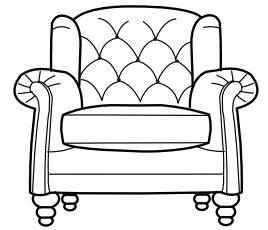

Grace & Favour

VINTAGE LUXURY

Chatsworth

10 YEAR
FRAME GUARANTEE

Cookes

LIFE well furnished

Chatsworth

Our low back Chesterfield

Frame	Sustainably sourced hardwood frame.
Back and Seat	Serpentine sprung back and seat with a foam overlay for support and comfort. Foam and fibre wrapped seat cushion for comfort and longevity. Finished with elegant deep buttoned detailing.
Feet/Legs	Removable solid wood feet; light and dark oak colour options. 
Dress options	<p>Aniline leather finished with cracked wax. Colours:</p> <p>Grey  Green  Cuba Tan  Cuba Brown  Cream (corrected grain) </p> <p>Sumptuous plush velvet. Colours:</p> <p>Plush Pink  Plush Green  Plush Pebble  Plush Marmalade  Plush Plum  Plush Oxblood  Plush Emerald  Plush Ebony  Plush New Teal </p>

3 Seater

Love Chair

Wing Chair

Dimensions (cms)	Width	Depth	Height	Seat Height	Seat Width	Seat Depth	Arm Height
3 Seater	235	100	77	45	158	60	75
2 Seater	204	100	77	45	130	60	75
Love Chair	151	100	77	45	79	60	75
Chaise	75	180	86	45	N/A	N/A	N/A
Club Chair	123	100	77	45	52	60	75
Wing Chair	96	96	96	45	45	55	65
Footstool	120	80	35	N/A	N/A	N/A	N/A