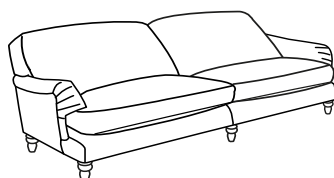

Frame	Sustainably sourced hardwood frame. Corner sofa includes a sectional sofa attachment.	
Seat	Serpentine sprung seat. Seat cushions foam and fibre wrapped for low maintenance style	
Back	High quality fibre wrap for support and comfort.	
Feet/Legs	Removable solid wood feet; light and dark oak colour options.	
Dress options	Aniline leather finished with cracked wax. Colours:	
	Grey  Green  Cuba Tan  Cuba Brown  Cream (corrected grain) 	
	Sumptuous plush velvet. Colours:	
	Plush Pink  Plush Green  Plush Pebble  Plush Marmalade  Plush Plum  Plush Oxblood  Plush Emerald  Plush Ebony  Plush New Teal 	

Sofa bed

4 Seater

2 Seater

Corner

3 Seater

Snuggler

Snuggler

Dimensions (cms)	Width	Depth	Height	Seat Depth	Seat Height	Seat Width	Arm Height
Corner	252x252	108	94	65	48	N/A	59
4 Seater	216	108	94	65	48	178	59
3 Seater	190	108	94	65	48	145	59
2 Seater	151	108	94	65	48	110	59
Snuggler	120	108	94	65	48	76	59
Footstool	114	69	33	N/A	N/A	N/A	N/A
Sofa bed	164	108	92	64	50	126	60