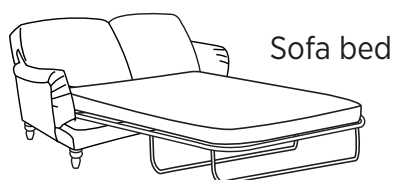

Frame	Sustainably sourced hardwood frame. Corner sofa includes a sectional sofa attachment.	
Seat	Serpentine sprung seat. Seat cushions foam and fibre wrapped for low maintenance style	
Back	High quality fibre wrap for support and comfort.	
Feet/Legs	Removable solid wood feet; light and dark oak colour options.	
Dress options	Aniline leather finished with cracked wax. Colours:	
	Grey  Green  Cuba Tan  Cuba Brown  Cream (corrected grain) 	
	Sumptuous plush velvet. Colours:	
	Plush Pink  Plush Green  Plush Pebble  Plush Marmalade  Plush Plum  Plush Oxblood  Plush Emerald  Plush Ebony  Plush New Teal 	

Sofa bed

4 Seater

2 Seater

Corner

3 Seater

Snuggler

Snuggler

Dimensions (cms)	Width	Depth	Height	Seat Depth	Seat Height	Seat Width	Arm Height
Corner	252x252	108	94	65	48	N/A	59
4 Seater	216	108	94	65	48	178	59
3 Seater	190	108	94	65	48	145	59
2 Seater	151	108	94	65	48	110	59
Snuggler	120	108	94	65	48	76	59
Footstool	114	69	33	N/A	N/A	N/A	N/A
Sofa bed	164	108	92	64	50	126	60