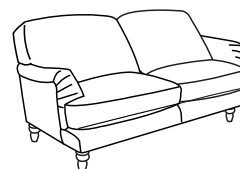

Frame	Sustainably sourced hardwood frame. Corner sofa includes a sectional sofa attachment.	
Seat	Serpentine sprung seat. Seat cushions foam and fibre wrapped for low maintenance style	
Back	High quality fibre wrap for support and comfort.	
Feet/Legs	Removable solid wood feet; light and dark oak colour options.	
Dress options	Aniline leather finished with cracked wax. Colours:	
	Grey  Green  Cuba Tan  Cuba Brown  Cream (corrected grain) 	
	Sumptuous plush velvet. Colours:	
	Plush Pink  Plush Green  Plush Pebble  Plush Marmalade  Plush Plum  Plush Oxblood  Plush Emerald  Plush Ebony  Plush New Teal 	

Sofa bed

4 Seater

2 Seater

Corner

3 Seater

Snuggler

Snuggler

Dimensions (cms)	Width	Depth	Height	Seat Depth	Seat Height	Seat Width	Arm Height
Corner	252x252	108	94	65	48	N/A	59
4 Seater	216	108	94	65	48	178	59
3 Seater	190	108	94	65	48	145	59
2 Seater	151	108	94	65	48	110	59
Snuggler	120	108	94	65	48	76	59
Footstool	114	69	33	N/A	N/A	N/A	N/A
Sofa bed	164	108	92	64	50	126	60