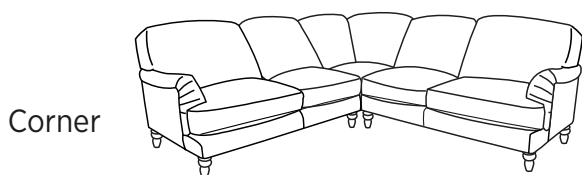

Frame	Sustainably sourced hardwood frame. Corner sofa includes a sectional sofa attachment.	
Seat	Serpentine sprung seat. Seat cushions foam and fibre wrapped for low maintenance style	
Back	High quality fibre wrap for support and comfort.	
Feet/Legs	Removable solid wood feet; light and dark oak colour options.	
Dress options	Aniline leather finished with cracked wax. Colours:	
	Grey  Green  Cuba Tan  Cuba Brown  Cream (corrected grain) 	
	Sumptuous plush velvet. Colours:	
	Plush Pink  Plush Green  Plush Pebble  Plush Marmalade  Plush Plum  Plush Oxblood  Plush Emerald  Plush Ebony  Plush New Teal 	

Sofa bed

4 Seater

2 Seater

Corner

3 Seater

Snuggler

Snuggler

Dimensions (cms)	Width	Depth	Height	Seat Depth	Seat Height	Seat Width	Arm Height
Corner	252x252	108	94	65	48	N/A	59
4 Seater	216	108	94	65	48	178	59
3 Seater	190	108	94	65	48	145	59
2 Seater	151	108	94	65	48	110	59
Snuggler	120	108	94	65	48	76	59
Footstool	114	69	33	N/A	N/A	N/A	N/A
Sofa bed	164	108	92	64	50	126	60