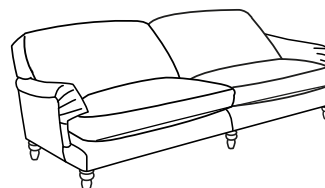

Frame	Sustainably sourced hardwood frame. Corner sofa includes a sectional sofa attachment.	
Seat	Serpentine sprung seat. Seat cushions foam and fibre wrapped for low maintenance style	
Back	High quality fibre wrap for support and comfort.	
Feet/Legs	Removable solid wood feet; light and dark oak colour options.	
Dress options	Aniline leather finished with cracked wax. Colours:	
	Grey  Green  Cuba Tan  Cuba Brown  Cream (corrected grain) 	
	Sumptuous plush velvet. Colours:	
	Plush Pink  Plush Green  Plush Pebble  Plush Marmalade  Plush Plum  Plush Oxblood  Plush Emerald  Plush Ebony  Plush New Teal 	

Sofa bed

4 Seater

2 Seater

Corner

3 Seater

Snuggler

Snuggler

Dimensions (cms)	Width	Depth	Height	Seat Depth	Seat Height	Seat Width	Arm Height
Corner	252x252	108	94	65	48	N/A	59
4 Seater	216	108	94	65	48	178	59
3 Seater	190	108	94	65	48	145	59
2 Seater	151	108	94	65	48	110	59
Snuggler	120	108	94	65	48	76	59
Footstool	114	69	33	N/A	N/A	N/A	N/A
Sofa bed	164	108	92	64	50	126	60