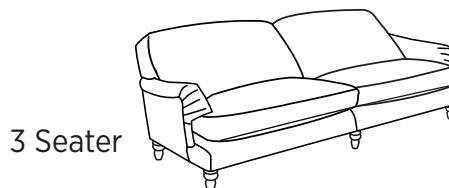

Frame	Sustainably sourced hardwood frame. Corner sofa includes a sectional sofa attachment.	
Seat	Serpentine sprung seat. Seat cushions foam and fibre wrapped for low maintenance style	
Back	High quality fibre wrap for support and comfort.	
Feet/Legs	Removable solid wood feet; light and dark oak colour options.	
Dress options	Aniline leather finished with cracked wax. Colours:	
	Grey  Green  Cuba Tan  Cuba Brown  Cream (corrected grain) 	
	Sumptuous plush velvet. Colours:	
	Plush Pink  Plush Green  Plush Pebble  Plush Marmalade  Plush Plum  Plush Oxblood  Plush Emerald  Plush Ebony  Plush New Teal 	

Sofa bed

4 Seater

2 Seater

Corner

3 Seater

Snuggler

Snuggler

Dimensions (cms)	Width	Depth	Height	Seat Depth	Seat Height	Seat Width	Arm Height
Corner	252x252	108	94	65	48	N/A	59
4 Seater	216	108	94	65	48	178	59
3 Seater	190	108	94	65	48	145	59
2 Seater	151	108	94	65	48	110	59
Snuggler	120	108	94	65	48	76	59
Footstool	114	69	33	N/A	N/A	N/A	N/A
Sofa bed	164	108	92	64	50	126	60