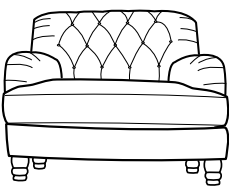

Frame	Sturdy hardwood frame constructed from sustainably sourced wood.
Seat	Serpentine sprung seat. Foam and fibre wrapped seats for comfort and longevity.
Back	Serpentine sprung back with a foam overlay for support and comfort. Finished with elegant deep buttoned detailing.
Feet/Legs	Removable solid wood feet; light and dark oak colour options.  
Dress options	<p>Aniline leather finished with cracked wax. Colours:</p> <p>Grey  Green  Cuba Tan  Cuba Brown  Cream (corrected grain) </p> <p>Sumptuous plush velvet. Colours:</p> <p>Plush Pink  Plush Green  Plush Pebble  Plush Marmalade  Plush Plum  Plush Oxblood  Plush Emerald  Plush Ebony  Plush New Teal </p>

4 Seater

3 Seater

Snuggler

Armchair

Footstool

Dimensions (cms)	Width	Depth	Height	Seat Depth	Seat Height	Seat Width	Arm Height
4 Seater	188	115	80	65	50	148	61
3 Seater	168	115	80	65	50	128	61
2 Seater	148	115	80	65	50	108	61
Snuggler	118	115	80	65	50	78	61
Armchair	88	109	87	65	45	54	61
Oval Footstool	112	67	35	n/a	n/a	n/a	n/a
Rectangular Footstool	96	60	37	n/a	n/a	n/a	n/a