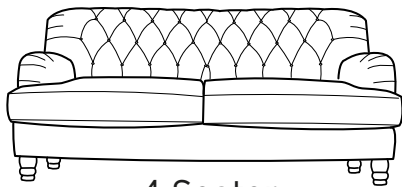

Frame	Sturdy hardwood frame constructed from sustainably sourced wood.
Seat	Serpentine sprung seat. Foam and fibre wrapped seats for comfort and longevity.
Back	Serpentine sprung back with a foam overlay for support and comfort. Finished with elegant deep buttoned detailing.
Feet/Legs	Removable solid wood feet; light and dark oak colour options.  
Dress options	<p>Aniline leather finished with cracked wax. Colours:</p> <p>Grey  Green  Cuba Tan  Cuba Brown  Cream (corrected grain) </p> <p>Sumptuous plush velvet. Colours:</p> <p>Plush Pink  Plush Green  Plush Pebble  Plush Marmalade  Plush Plum  Plush Oxblood  Plush Emerald  Plush Ebony  Plush New Teal </p>

4 Seater

3 Seater

Snuggler

Armchair

Footstool

Dimensions (cms)	Width	Depth	Height	Seat Depth	Seat Height	Seat Width	Arm Height
4 Seater	188	115	80	65	50	148	61
3 Seater	168	115	80	65	50	128	61
2 Seater	148	115	80	65	50	108	61
Snuggler	118	115	80	65	50	78	61
Armchair	88	109	87	65	45	54	61
Oval Footstool	112	67	35	n/a	n/a	n/a	n/a
Rectangular Footstool	96	60	37	n/a	n/a	n/a	n/a