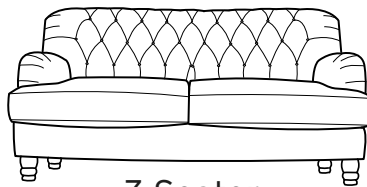

Crumble

Heritage elegance

Cookes | LIFE well furnished

Frame	Sturdy hardwood frame constructed from sustainably sourced wood.
Seat	Serpentine sprung seat. Foam and fibre wrapped seats for comfort and longevity.
Back	Serpentine sprung back with a foam overlay for support and comfort. Finished with elegant deep buttoned detailing.
Feet/Legs	Removable solid wood feet; light and dark oak colour options.
Dress options	Aniline leather finished with cracked wax. Colours: Grey Green Cuba Tan Cuba Brown Cream (corrected grain) Sumptuous plush velvet. Colours: Plush Pink Plush Green Plush Pebble Plush Marmalade Plush Plum Plush Oxblood Plush Emerald Plush Ebony Plush New Teal

3 Seater

Dimensions (cms)	Width	Depth	Height	Seat Depth	Seat Height	Seat Width	Arm Height
4 Seater	188	115	80	65	50	148	61
3 Seater	168	115	80	65	50	128	61
2 Seater	148	115	80	65	50	108	61
Snuggler	118	115	80	65	50	78	61
Armchair	88	109	87	65	45	54	61
Oval Footstool	112	67	35	n/a	n/a	n/a	n/a
Rectangular Footstool	96	60	37	n/a	n/a	n/a	n/a