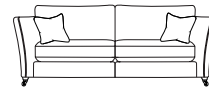

Grand Sofa Seater Pillow Back

H 92cm W 231cm D 102cm  
SH 52cm SW 183cm SD 58cm  
AH 74cm

Large Two Seater Pillow Back

H 92cm W 203cm D 102cm  
SH 52cm SW 155cm SD 58cm  
AH 74cm

Two Seater Pillow Back

H 92cm W 174cm D 102cm  
SH 52cm SW 126cm SD 58cm  
AH 74cm

Grand Sofa Formal Back

H 92cm W 231cm D 102cm  
SH 52cm SW 183cm SD 58cm  
AH 74cm

Large Two Seater Formal Back

H 92cm W 203cm D 102cm  
SH 52cm SW 155cm SD 58cm  
AH 74cm

Two Seater Formal Back

H 92cm W 174cm D 102cm  
SH 52cm SW 126cm SD 58cm  
AH 74cm