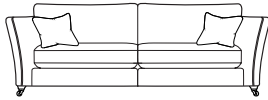

Grand Sofa Seater Pillow Back

H 92cm W 231cm D 102cm  
SH 52cm SW 183cm SD 58cm  
AH 74cm

Large Two Seater Pillow Back

H 92cm W 203cm D 102cm  
SH 52cm SW 155cm SD 58cm  
AH 74cm

Two Seater Pillow Back

H 92cm W 174cm D 102cm  
SH 52cm SW 126cm SD 58cm  
AH 74cm

Grand Sofa Formal Back

H 92cm W 231cm D 102cm  
SH 52cm SW 183cm SD 58cm  
AH 74cm

Large Two Seater Formal Back

H 92cm W 203cm D 102cm  
SH 52cm SW 155cm SD 58cm  
AH 74cm

Two Seater Formal Back

H 92cm W 174cm D 102cm  
SH 52cm SW 126cm SD 58cm  
AH 74cm