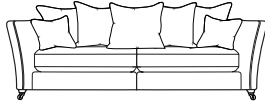

Grand Sofa Seater Pillow Back

H 92cm W 231cm D 102cm  
SH 52cm SW 183cm SD 58cm  
AH 74cm

Large Two Seater Pillow Back

H 92cm W 203cm D 102cm  
SH 52cm SW 155cm SD 58cm  
AH 74cm

Two Seater Pillow Back

H 92cm W 174cm D 102cm  
SH 52cm SW 126cm SD 58cm  
AH 74cm

Grand Sofa Formal Back

H 92cm W 231cm D 102cm  
SH 52cm SW 183cm SD 58cm  
AH 74cm

Large Two Seater Formal Back

H 92cm W 203cm D 102cm  
SH 52cm SW 155cm SD 58cm  
AH 74cm

Two Seater Formal Back

H 92cm W 174cm D 102cm  
SH 52cm SW 126cm SD 58cm  
AH 74cm