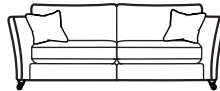

Grand Sofa Seater Pillow Back

H 92cm W 231cm D 102cm  
SH 52cm SW 183cm SD 58cm  
AH 74cm

Large Two Seater Pillow Back

H 92cm W 203cm D 102cm  
SH 52cm SW 155cm SD 58cm  
AH 74cm

Two Seater Pillow Back

H 92cm W 174cm D 102cm  
SH 52cm SW 126cm SD 58cm  
AH 74cm

Grand Sofa Formal Back

H 92cm W 231cm D 102cm  
SH 52cm SW 183cm SD 58cm  
AH 74cm

Large Two Seater Formal Back

H 92cm W 203cm D 102cm  
SH 52cm SW 155cm SD 58cm  
AH 74cm

Two Seater Formal Back

H 92cm W 174cm D 102cm  
SH 52cm SW 126cm SD 58cm  
AH 74cm