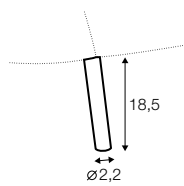

extra dimensions

depth of seat

legs

no. 160
metal chrome,
painted black
front: armchair
footstool

no. 160A
metal chrome,
painted black
back: armchair

no. 210
wood
front: armchair
footstool

no. 210A
wood
back: armchair

*please check a cost of brushed steel finish with a sale representative

Sits reserves the right to change construction of products and components used due to improving durability of product and customer satisfaction without any further notice. Explicit ± 2 cm tolerance of all elements sizes.