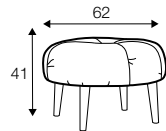

footstool ø62