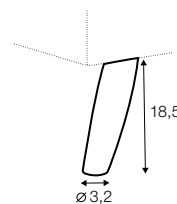

extra dimensions

depth of seat

legs

no. 160
metal chrome,
painted black
front: armchair
footstool

no. 160A
metal chrome,
painted black
back: armchair

no. 210
wood
front: armchair
footstool

no. 210A
wood
back: armchair

*please check a cost of brushed steel finish with a sale representative

Sits reserves the right to change construction of products and components used due to improving durability of product and customer satisfaction without any further notice. Explicit ± 2 cm tolerance of all elements sizes.