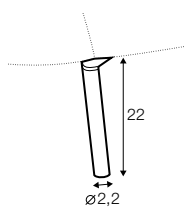

extra dimensions

depth of seat

legs

no. 160
metal chrome,
painted black
front: armchair
footstool

no. 160A
metal chrome,
painted black
back: armchair

no. 210
wood
front: armchair
footstool

no. 210A
wood
back: armchair