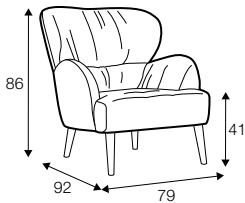

COMFORTS

STD

standard

COVERS

FC

fixed

armchair

footstool ø62

extra dimensions

depth of seat

legs

no. 160
metal chrome,
painted black
front: armchair
footstool

no. 160A
metal chrome,
painted black
back: armchair

no. 210
wood
front: armchair
footstool

no. 210A
wood
back: armchair