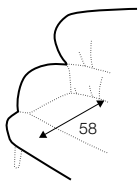

extra dimensions

depth of seat

legs

no. 160
metal chrome,
painted black
front: armchair
footstool

no. 160A
metal chrome,
painted black
back: armchair

no. 210
wood
front: armchair
footstool

no. 210A
wood
back: armchair