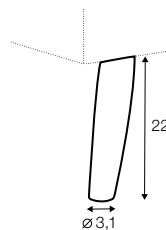

extra dimensions

depth of seat

legs

no. 160
metal chrome,
painted black
front: armchair
footstool

no. 160A
metal chrome,
painted black
back: armchair

no. 210
wood
front: armchair
footstool

no. 210A
wood
back: armchair

*please check a cost of brushed steel finish with a sale representative

Sits reserves the right to change construction of products and components used due to improving durability of product and customer satisfaction without any further notice. Explicit ± 2 cm tolerance of all elements sizes.