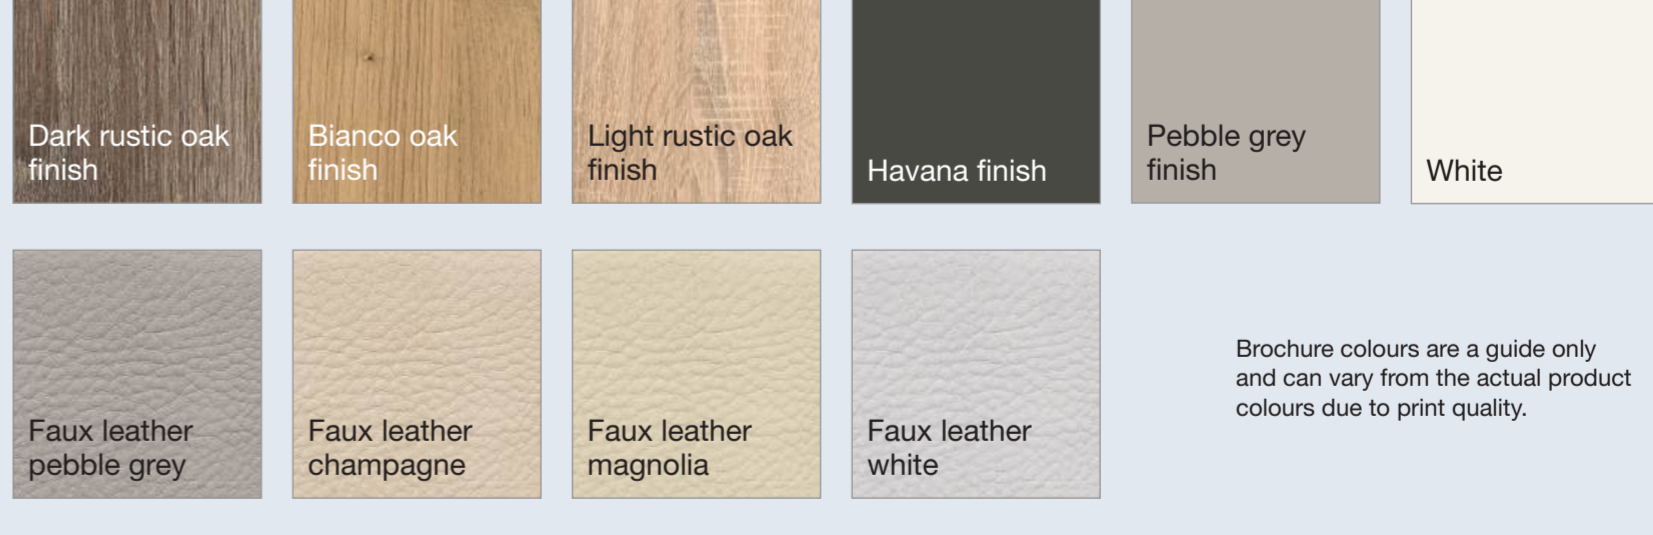

Loft. Bedside cabinets and chests.

Bedside cabinet
H 37 cm
W 60 cm

Bedside cabinet
H 48 cm
W 60 cm

Bedside cabinet
H 53 cm
W 60 cm

Chests of drawers
H 82 cm
W 149 cm

Chests of drawers
H 82 cm
W 75 cm

PROVEN QUALITY