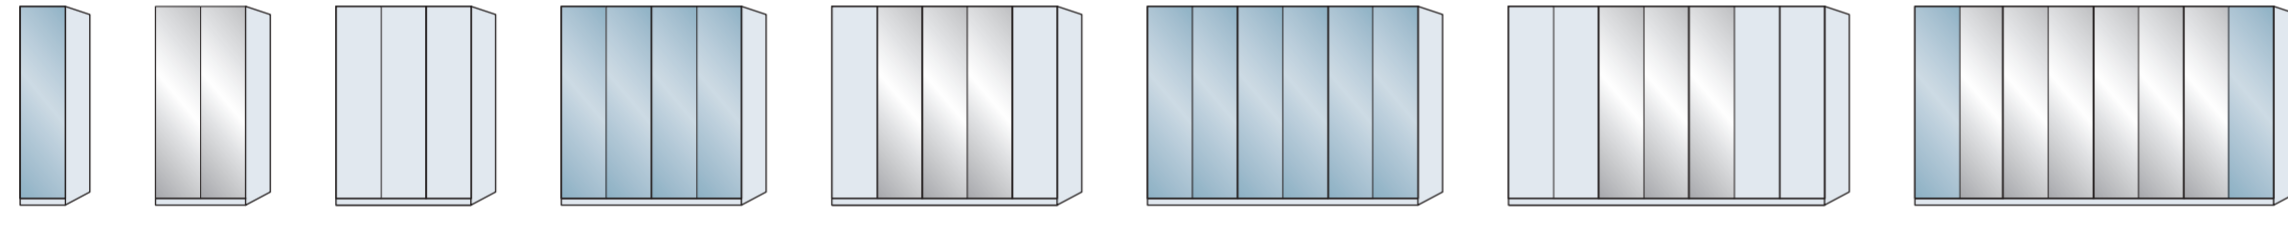

Design your style.

Wardrobes with bi-fold-panorama doors (50 - 400 cm)
hinged doors and/or bi-fold doors in carcase colour, white, coloured glass, with or without mirrored doors