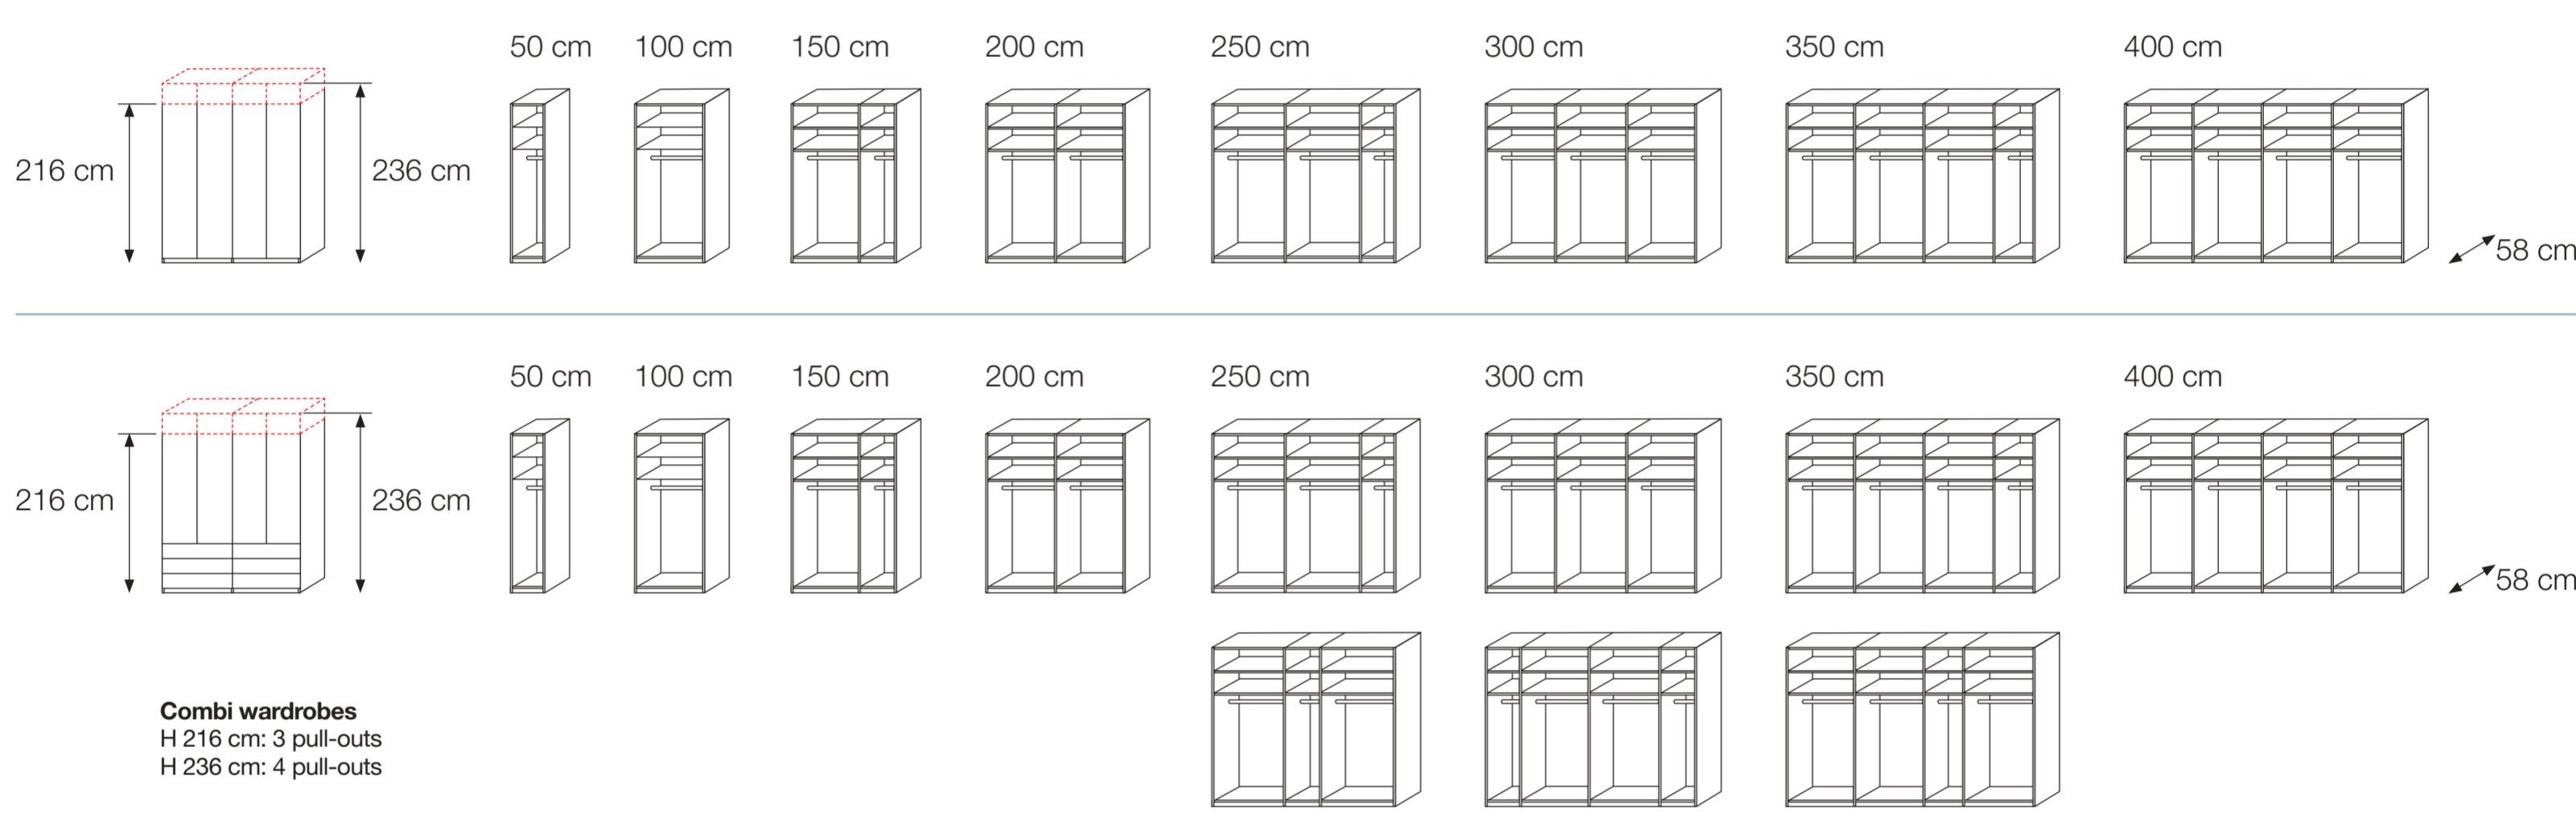

Loft. Bi-fold-panorama door wardrobes.

Design your style.

Wardrobes with bi-fold-panorama doors (50 - 400 cm)
hinged doors and/or bi-fold doors in carcase colour, white, coloured glass, with or without mirrored doors