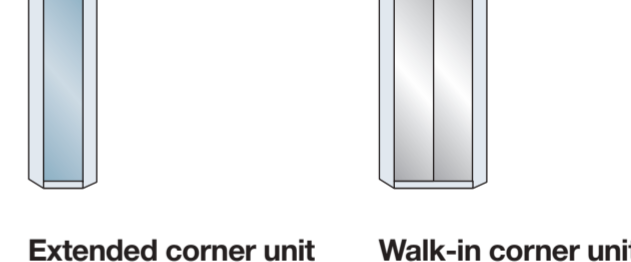

Loft. Colour concept.

Carcase and doors

Door colours

Mirror

Interior colour

Loft.

Bi fold wardrobe concept.

Enjoy the panoramic view.

Loft. Bi-fold-panorama door wardrobes.

Design your style.

Wardrobes with bi-fold-panorama doors (50 - 400 cm)
hinged doors and/or bi-fold doors in carcase colour, white, coloured glass, with or without mirrored doors

Combi wardrobes with bi-fold-panorama doors (50 - 400 cm)
hinged doors and/or bi-fold doors in carcase colour, white, coloured glass, wardrobes W 300 cm with or without mirrored doors

Passé-partout frame
with or without LED lights

Cornice
with or without LED lights

Extended corner unit
W 93 cm
Walk-in corner unit
W 130 cm
doors in carcase colour, white, coloured glass or mirrored glass

Power LED surface mounted light
chrome

Loft. Beds.

Loft. Bedside cabinets and chests.

Bedside cabinet
H 37 cm
W 60 cm

Bedside cabinet
H 48 cm
W 60 cm

Bedside cabinet
H 53 cm
W 60 cm

Chests of drawers
H 82 cm
W 149 cm

Chests of drawers
H 82 cm
W 75 cm

PROVEN QUALITY