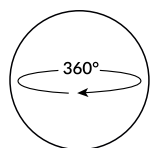

### AVAILABLE LEATHER & WOOD FINISHES

BATICK BLACK  
BLACK WOOD

PALOMA BLACK  
BLACK WOOD

PALOMA BLACK  
CHROME

BATICK WILD DOVE  
BLACK STEEL

Plus™-System

360° swing

Balance&Glide