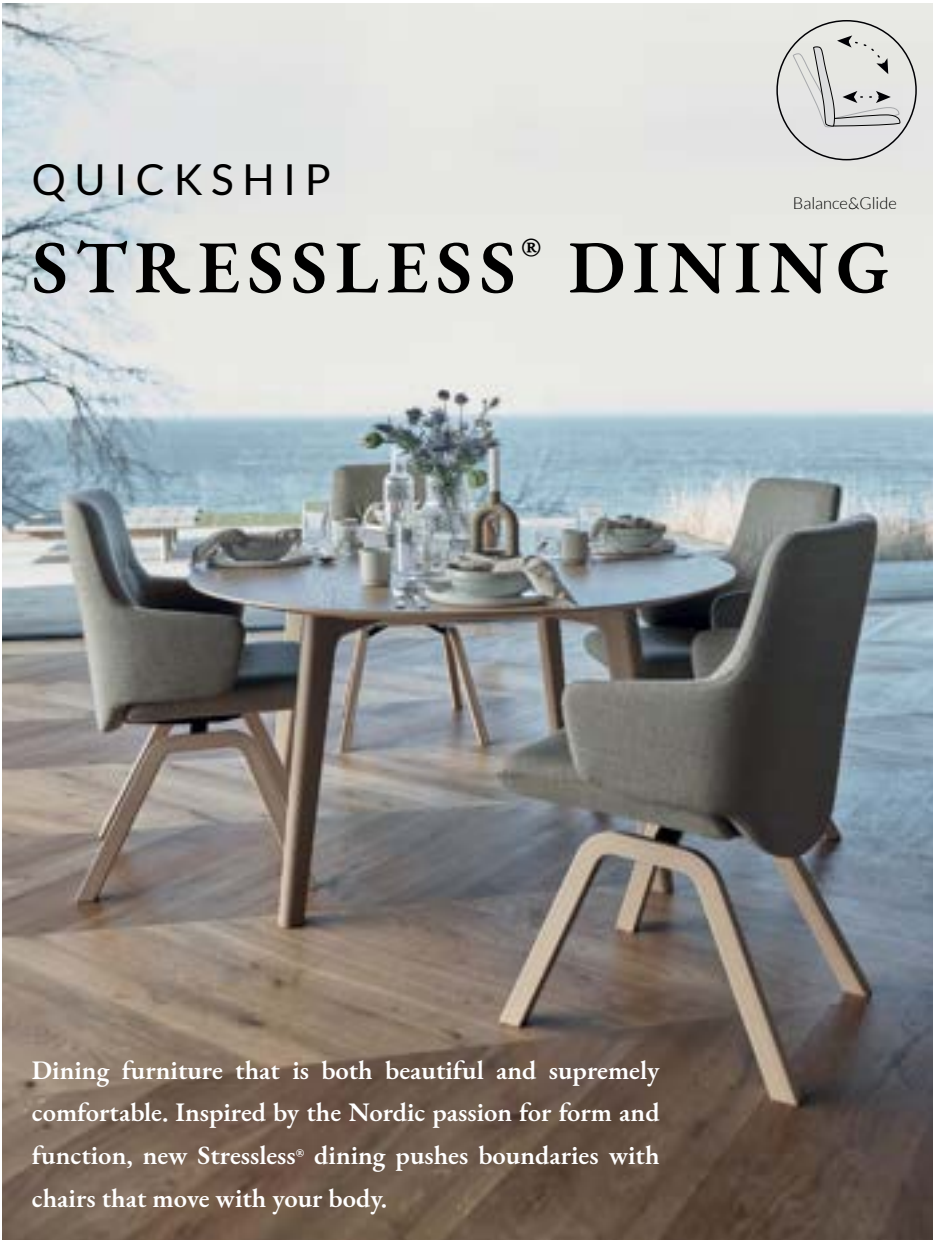

Balance&Glide

QUICKSHIP

STRESSLESS® DINING

Dining furniture that is both beautiful and supremely comfortable. Inspired by the Nordic passion for form and function, new Stressless® dining pushes boundaries with chairs that move with your body.