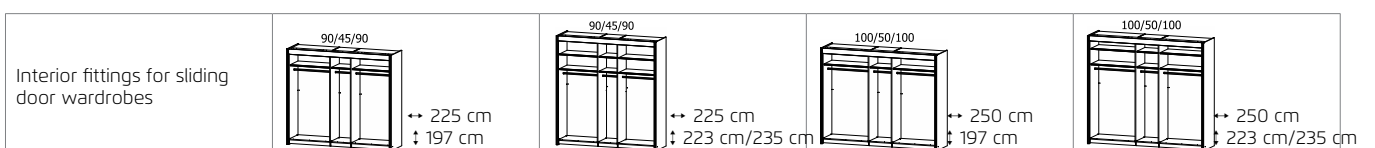

1	COL. CODE	FRONT ▶	COLOUR		COLOUR GLASS	
	Carcase colour ▼		Alpine white	Silk grey	Crystal white	Silk grey
	Sonoma oak colour		A6W06	A6W16	A6W86	A6W96
	Artisan oak colour		A5W06	A5W16	A5W86	A5W96
	Alpine white		A8W06	A8W16	A8W86	A8W96
	Silk grey		A1W06	A1W16	A1W86	A1W96

2 Handle strips ▶ CARCASE COLOURS

3	Width in cm	225	225	225	250	250	250
SLIDING DOOR WARD-ROBES	Depth 65 cm						
	Illustration						
	Description	3-door	3-door, 1 mirror door	3-door, 3 mirror doors	3-door	3-door, 1 mirror door	3-door, 3 mirror doors
	Carcase division (cm)	90|45|90	90|45|90	90|45|90	100|50|100	100|50|100	100|50|100
HEIGHT 197 CM		▼ Art. no. ▼ Price ...			HEIGHT 197 CM		
Colour	without lighting	3107	2107	2108	3109	2109	2110
	with lighting	3L23	2L35	27L3	3L24	2L36	27L4
Colour glass	without lighting	21G3	2253	-	21G4	2254	-
	with lighting	2L53	25L2	-	2L54	25L3	-
HEIGHT 223 CM		▼ Art. no. ▼ Price ...			HEIGHT 223 CM		
Colour	without lighting	4107	5107	5108	4109	5109	5110
	with lighting	4L23	5L35	59LC	4L24	5L36	59LD
Colour glass	without lighting	58G3	524C	-	58G4	524D	-
	with lighting	5L53	56L2	-	5L54	56L3	-
HEIGHT 235 CM		▼ Art. no. ▼ Price ...			HEIGHT 235 CM		
Colour	without lighting	1107	1127	1128	1109	1129	1130
	with lighting	1L23	1L35	16L3	1L24	1L36	16L4
Colour glass	without lighting	13G3	1353	-	13G4	1354	-
	with lighting	1L53	14L2	-	1L54	14L3	-

More widths on the next page.