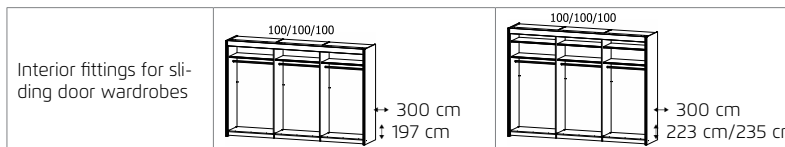

2	Handle strips ▶	CARCASE COLOURS
---	-----------------	-----------------

3	Width in cm	300	300	300					
SLIDING DOOR WARD-ROBES Shaded area = Mirror	Depth 65 cm								
	Illustration								
	Description	3-door	3-door, 1 mirror door	3-door, 3 mirror doors					
	Carcase division (cm)	100 100 100	100 100 100	100 100 100					
HEIGHT 197 CM		▼ Art. no.	▼ Price	HEIGHT 197 CM			
Colour	without lighting	3I13		2I13		2I14			
	with lighting	3L25		2L37		27L5			
Colour glass	without lighting	21G5		2255		-	-		
	with lighting	2L65		25L4		-	-		
HEIGHT 223 CM		▼ Art. no.	▼ Price	HEIGHT 223 CM			
Colour	without lighting	4I13		5I13		5I14			
	with lighting	4L25		5L37		59LF			
Colour glass	without lighting	58G5		524F		-	-		
	with lighting	5L65		56L4		-	-		
HEIGHT 235 CM		▼ Art. no.	▼ Price	HEIGHT 235 CM			
Colour	without lighting	1I13		1I33		1I34			
	with lighting	1L25		1L37		16L5			
Colour glass	without lighting	13G5		1355		-	-		
	with lighting	1L65		14L4		-	-		

Cookes | LIFE well furnished

Extras for SLIDING door wardrobes – Standard: height 197 cm: 1 shelf and 1 hanging rail per unit / height 223+235 cm: 2 shelves and 1 hanging rail per unit – Please order with colour code **A0032**