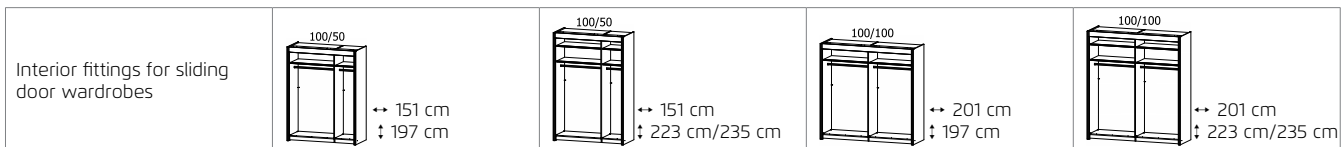

POSITANO

rauch ORANGE +

1	COL. CODE	FRONT ▶	COLOUR		COLOUR GLASS	
Carcase colour ▼			Alpine white	Silk grey	Crystal white	Silk grey
Sonoma oak colour	A6W06		A6W16		A6W86	A6W96
Artisan oak colour	A5W06		A5W16		A5W86	A5W96
Alpine white	A8W06		A8W16		A8W86	A8W96
Silk grey	A1W06		A1W16		A1W86	A1W96

2	Handle strips ▶	CARCASE COLOURS

3	Width in cm	151	151	151	201	201	201
SLIDING DOOR WARD-ROBES Shaded area = Mirror	Depth 65 cm						
	Illustration						
	Description	2-door	2-door, 1 mirror door	2-door, 2 mirror doors	2-door	2-door, 1 mirror door	2-door, 2 mirror doors
	Carcase division (cm)	100|50	100|50	100|50	100|100	100|100	100|100
HEIGHT 197 CM		▼ Art. no. ▼ Price ...			HEIGHT 197 CM		
Colour	without lighting	3I01	2I01	2I02	3I05	2I05	2I06
	with lighting	3L21	2L33	27L1	3L22	2L34	27L2
Colour glass	without lighting	2IG1	2251	-	2IG2	2252	-
	with lighting	2L51	25L0	-	2L52	25L1	-
HEIGHT 223 CM		▼ Art. no. ▼ Price ...			HEIGHT 223 CM		
Colour	without lighting	4I01	5I01	5I02	4I05	5I05	5I06
	with lighting	4L21	5L33	59LA	4L22	5L34	59LB
Colour glass	without lighting	58G1	524A	-	58G2	524B	-
	with lighting	5L51	56L0	-	5L52	56L1	-
HEIGHT 235 CM		▼ Art. no. ▼ Price ...			HEIGHT 235 CM		
Colour	without lighting	1I01	1I21	1I22	1I05	1I25	1I26
	with lighting	1L21	1L33	16L1	1L22	1L34	16L2
Colour glass	without lighting	13G1	1351	-	13G2	1352	-
	with lighting	1L51	14L0	-	1L52	14L1	-

More widths on the next page.