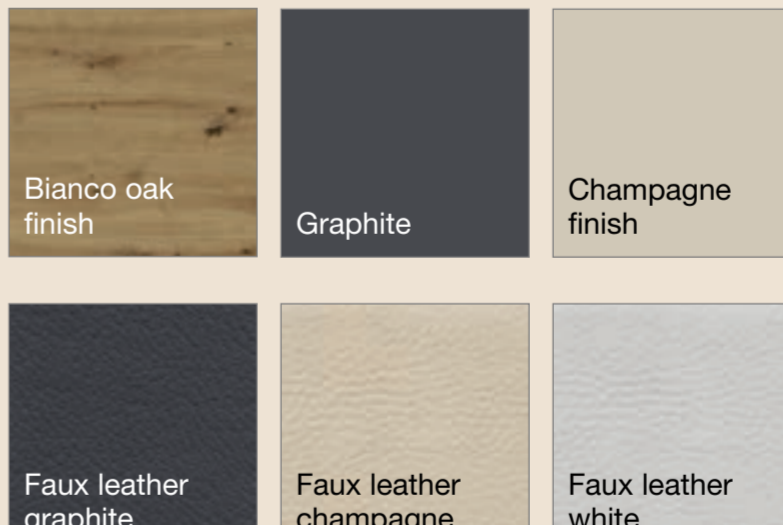

Denver. Beds.