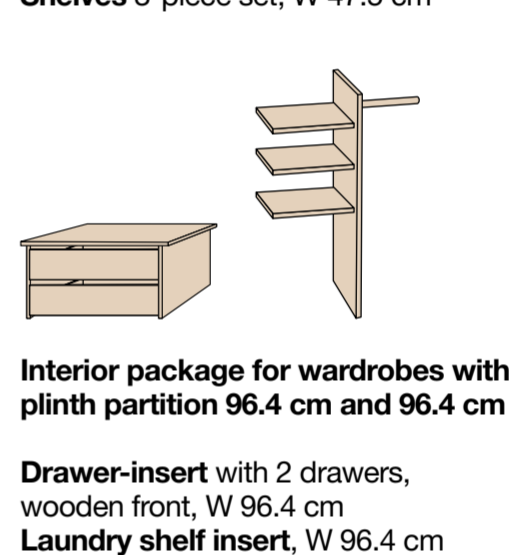

Denver. Colour concept.

Carcase and doors

Handles for hinged-door wardrobes

Handles for sliding-door wardrobes

Door colours

Mirror

Interior colour

Denver. Hinged-door wardrobes.

Design your style.

Hinged-door wardrobes (50 – 400 cm) outer doors in carcase colour with decking, centre doors in carcase colour, bianco oak finish, graphite, champagne finish, white, coloured or mirrored glass

Denver. Sliding-door wardrobes.

Design your style.

Sliding-door wardrobes (150 – 400 cm) doors in carcase colour, bianco oak finish, graphite, champagne finish, white, coloured or mirrored glass, centre door/s in carcase colour with decking

Soft-closing mechanism, 2-piece set
Drawer-insert with 2 drawers, wooden front, W 72.2 cm
Laundry shelf insert, W 72.2 cm

Soft-closing mechanism, 2-piece set
Drawer-insert with 2 drawers, wooden front, W 80.1 cm
Laundry shelf insert, W 80.1 cm

Soft-closing mechanism, 2-piece set
Drawer-insert with 2 drawers, wooden front, W 96.4 cm
Laundry shelf insert, W 96.4 cm

Soft-closing mechanism, 2-piece set
Drawer-insert with 2 drawers, wooden front, W 80.1 cm
Laundry shelf insert, W 96.4 cm

Denver. Beds.

Denver. Bedsides and chests.

Bedside cabinet H 48 cm W 40/60 cm

Bedside cabinet H 63 cm W 40/60 cm

Dresser H 86 cm W 40/60/80 cm

Chest of drawers H 86 cm W 40/60/80 cm

Chest of drawers H 86 cm W 141 cm

Combi dresser H 86 cm W 120 cm

Combi dresser H 86 cm W 141 cm

PROVEN QUALITY

www.cookes.com ID 111283053