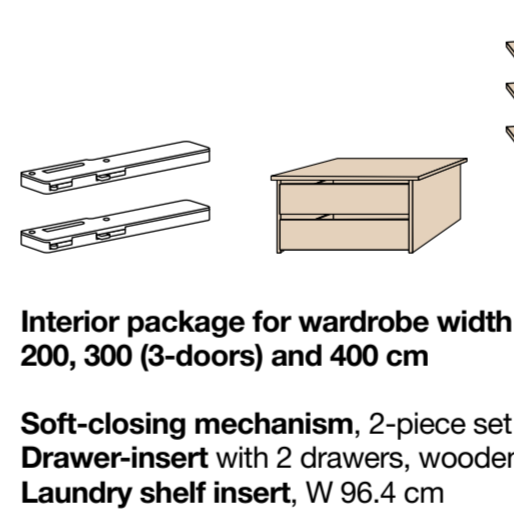

Soft-closing mechanism, 2-piece set
Drawer-insert with 2 drawers, wooden front, W 72.2 cm
Laundry shelf insert, W 72.2 cm

Soft-closing mechanism, 2-piece set
Drawer-insert with 2 drawers, wooden front, W 80.1 cm
Laundry shelf insert, W 80.1 cm

Soft-closing mechanism, 2-piece set
Drawer-insert with 2 drawers, wooden front, W 96.4 cm
Laundry shelf insert, W 96.4 cm

Soft-closing mechanism, 2-piece set
Drawer-insert with 2 drawers, wooden front, W 80.1 cm
Laundry shelf insert, W 96.4 cm