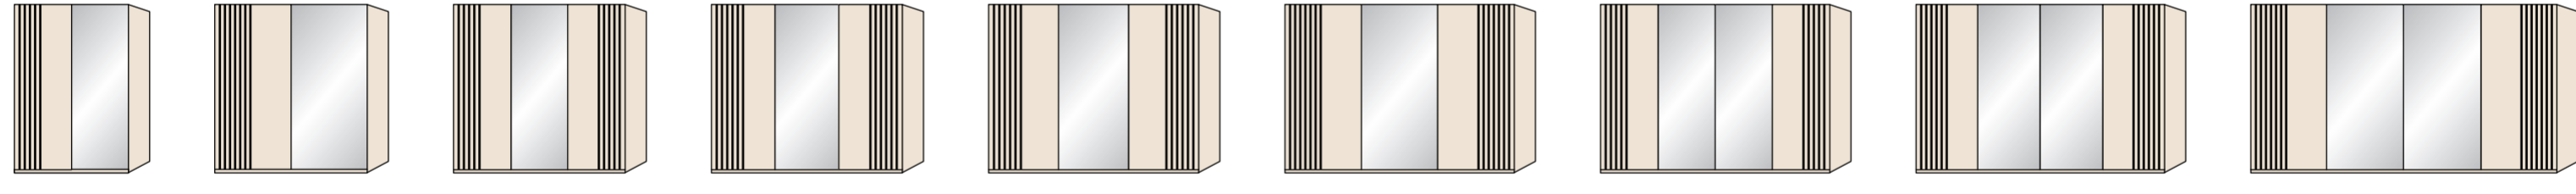

Soft-closing mechanism, 2-piece set
Drawer-insert with 2 drawers, wooden front, W 72.2 cm
Laundry shelf insert, W 72.2 cm

Soft-closing mechanism, 2-piece set
Drawer-insert with 2 drawers, wooden front, W 80.1 cm
Laundry shelf insert, W 80.1 cm

Soft-closing mechanism, 2-piece set
Drawer-insert with 2 drawers, wooden front, W 96.4 cm
Laundry shelf insert, W 96.4 cm

Soft-closing mechanism, 2-piece set
Drawer-insert with 2 drawers, wooden front, W 80.1 cm
Laundry shelf insert, W 96.4 cm