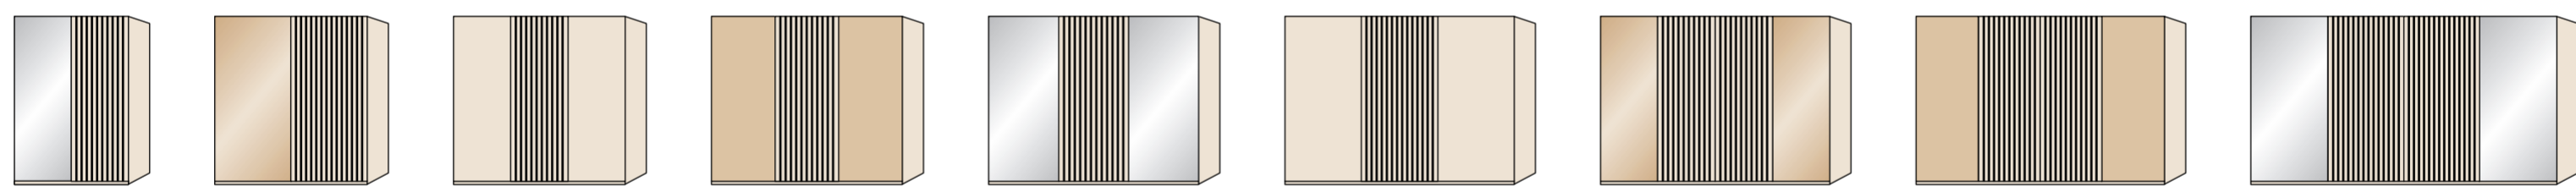

Design your style.

Sliding-door wardrobes (150 – 400 cm) doors in carcase colour, bianco oak finish, graphite, champagne finish, white, coloured or mirrored glass, centre door/s in carcase colour with decking