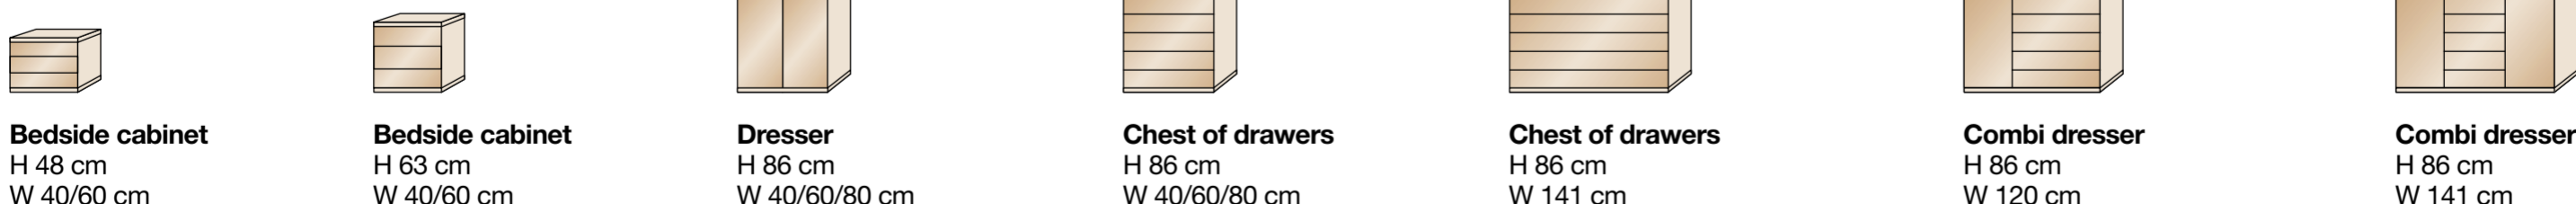

Denver. Bedsides and chests.

Bedside cabinet H 48 cm W 40/60 cm

Bedside cabinet H 63 cm W 40/60 cm

Dresser H 86 cm W 40/60/80 cm

Chest of drawers H 86 cm W 40/60/80 cm

Chest of drawers H 86 cm W 141 cm

Combi dresser H 86 cm W 120 cm

Combi dresser H 86 cm W 141 cm