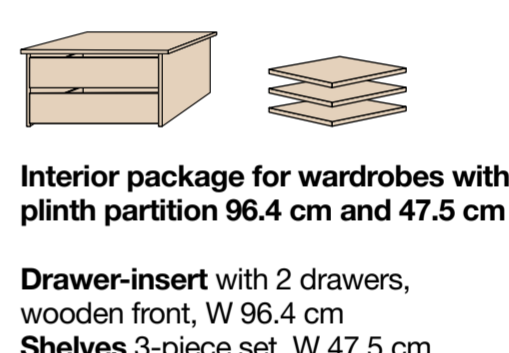

Denver. Colour concept.

Carcase and doors

Handles for hinged-door wardrobes

Handles for sliding-door wardrobes

Door colours

Mirror

Interior colour

Denver. Hinged-door wardrobes.

Design your style.

Hinged-door wardrobes (50 – 400 cm) outer doors in carcase colour with decking, centre doors in carcase colour, bianco oak finish, graphite, champagne finish, white, coloured or mirrored glass

Denver. Sliding-door wardrobes.

Design your style.

Sliding-door wardrobes (150 – 400 cm) doors in carcase colour, bianco oak finish, graphite, champagne finish, white, coloured or mirrored glass, centre door/s in carcase colour with decking

Soft-closing mechanism, 2-piece set
Drawer-insert with 2 drawers, wooden front, W 72.2 cm
Laundry shelf insert, W 72.2 cm

Soft-closing mechanism, 2-piece set
Drawer-insert with 2 drawers, wooden front, W 80.1 cm
Laundry shelf insert, W 80.1 cm

Soft-closing mechanism, 2-piece set
Drawer-insert with 2 drawers, wooden front, W 96.4 cm
Laundry shelf insert, W 96.4 cm

Soft-closing mechanism, 2-piece set
Drawer-insert with 2 drawers, wooden front, W 80.1 cm
Laundry shelf insert, W 96.4 cm

Denver. Beds.

Denver. Bedsides and chests.

Bedside cabinet H 48 cm W 40/60 cm

Bedside cabinet H 63 cm W 40/60 cm

Dresser H 86 cm W 40/60/80 cm

Chest of drawers H 86 cm W 40/60/80 cm

Chest of drawers H 86 cm W 141 cm

Combi dresser H 86 cm W 120 cm

Combi dresser H 86 cm W 141 cm

PROVEN QUALITY

www.cookes.com ID 111283053