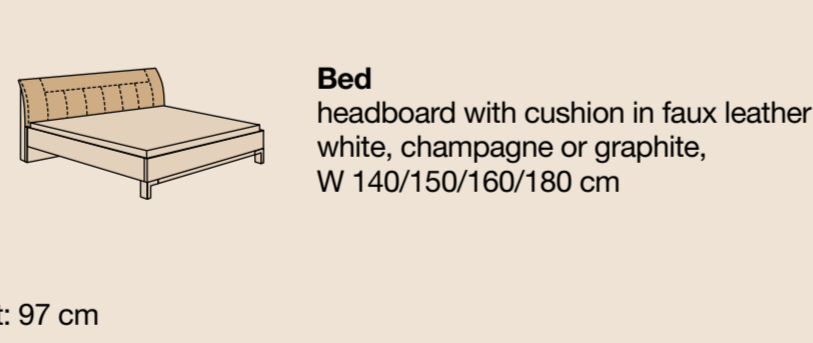

Denver. Beds.