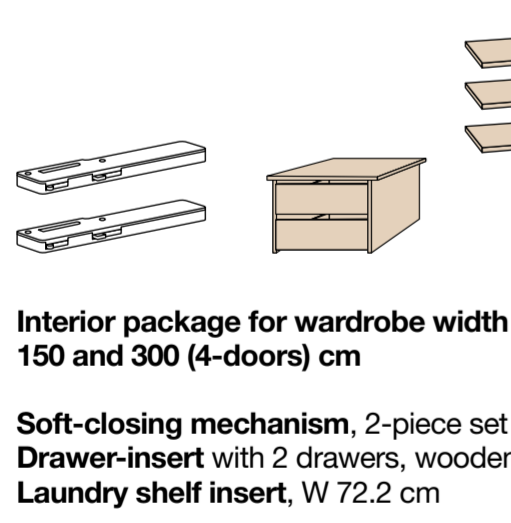

Soft-closing mechanism, 2-piece set
Drawer-insert with 2 drawers, wooden front, W 72.2 cm
Laundry shelf insert, W 72.2 cm

Soft-closing mechanism, 2-piece set
Drawer-insert with 2 drawers, wooden front, W 80.1 cm
Laundry shelf insert, W 80.1 cm

Soft-closing mechanism, 2-piece set
Drawer-insert with 2 drawers, wooden front, W 96.4 cm
Laundry shelf insert, W 96.4 cm

Soft-closing mechanism, 2-piece set
Drawer-insert with 2 drawers, wooden front, W 80.1 cm
Laundry shelf insert, W 96.4 cm