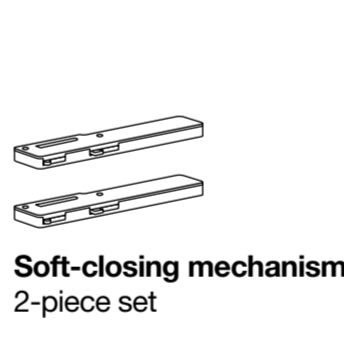

Soft-closing mechanism, 2-piece set
Drawer-insert with 2 drawers, wooden front, W 72.2 cm
Laundry shelf insert, W 72.2 cm

Soft-closing mechanism, 2-piece set
Drawer-insert with 2 drawers, wooden front, W 80.1 cm
Laundry shelf insert, W 80.1 cm

Soft-closing mechanism, 2-piece set
Drawer-insert with 2 drawers, wooden front, W 96.4 cm
Laundry shelf insert, W 96.4 cm

Soft-closing mechanism, 2-piece set
Drawer-insert with 2 drawers, wooden front, W 80.1 cm
Laundry shelf insert, W 96.4 cm