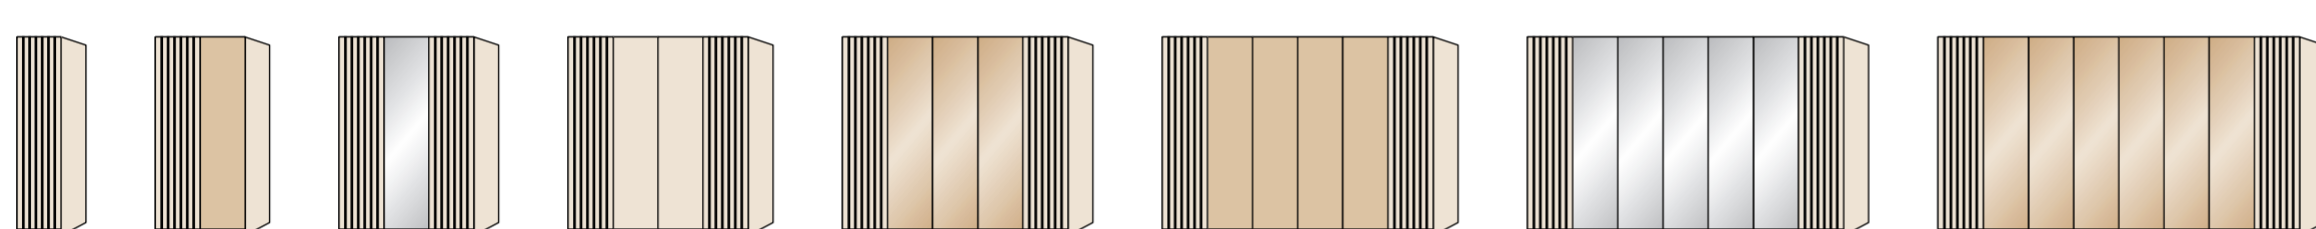

Design your style.

Hinged-door wardrobes (50 – 400 cm) outer doors in carcase colour with decking, centre doors in carcase colour, bianco oak finish, graphite, champagne finish, white, coloured or mirrored glass