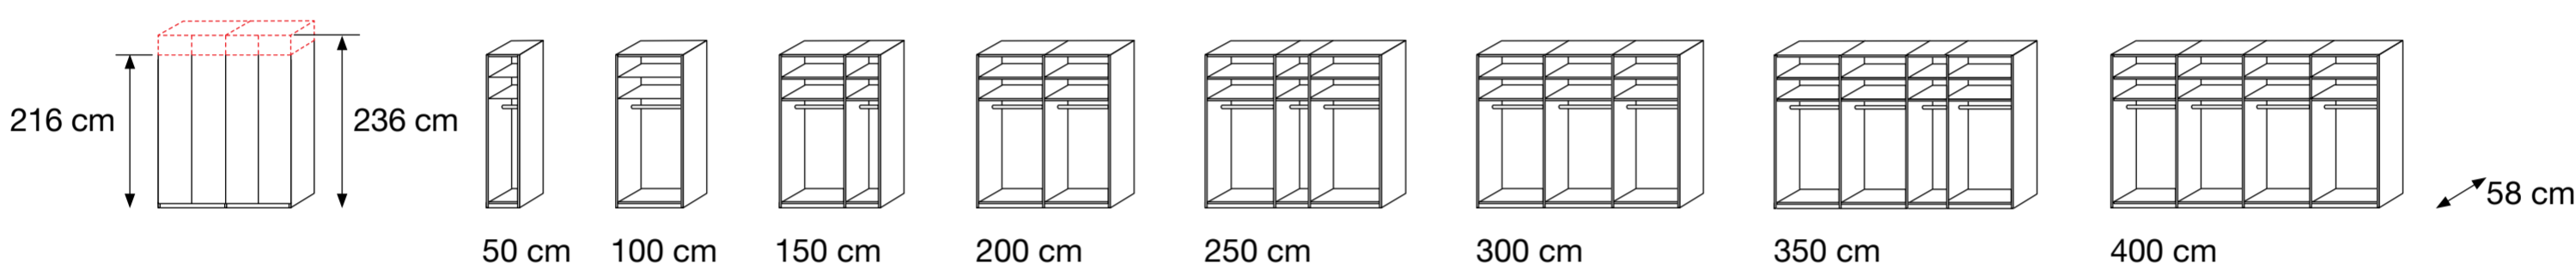

Mirror

Interior colour

Denver. Hinged-door wardrobes.