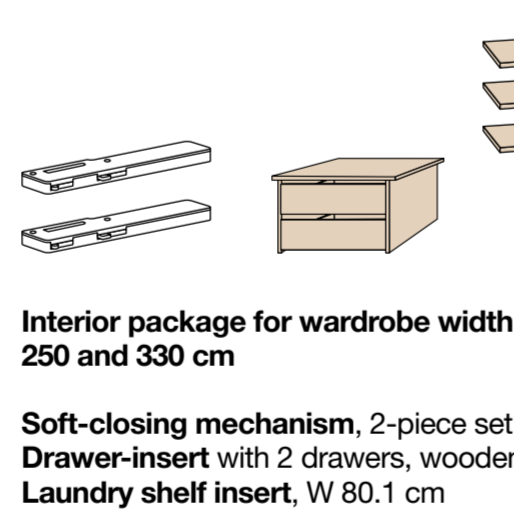

Soft-closing mechanism, 2-piece set
Drawer-insert with 2 drawers, wooden front, W 72.2 cm
Laundry shelf insert, W 72.2 cm

Soft-closing mechanism, 2-piece set
Drawer-insert with 2 drawers, wooden front, W 80.1 cm
Laundry shelf insert, W 80.1 cm

Soft-closing mechanism, 2-piece set
Drawer-insert with 2 drawers, wooden front, W 96.4 cm
Laundry shelf insert, W 96.4 cm

Soft-closing mechanism, 2-piece set
Drawer-insert with 2 drawers, wooden front, W 80.1 cm
Laundry shelf insert, W 96.4 cm