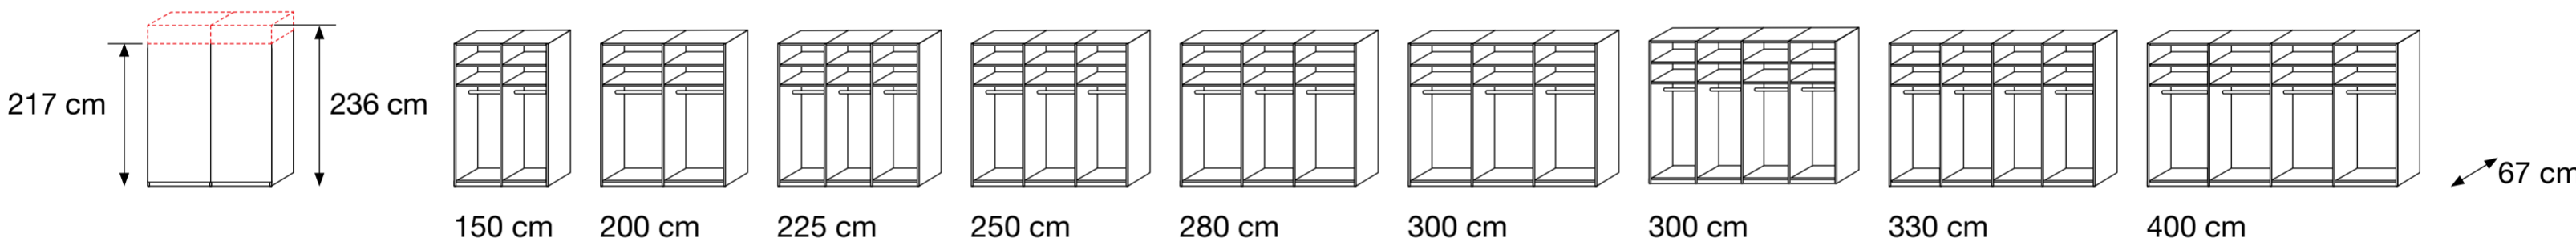

Denver. Sliding-door wardrobes.