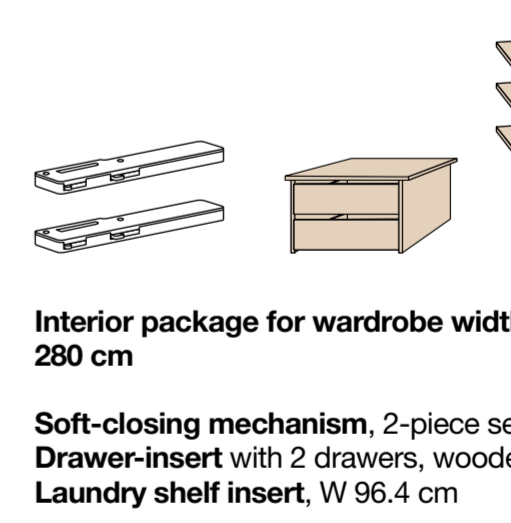

Soft-closing mechanism, 2-piece set
Drawer-insert with 2 drawers, wooden front, W 72.2 cm
Laundry shelf insert, W 72.2 cm

Soft-closing mechanism, 2-piece set
Drawer-insert with 2 drawers, wooden front, W 80.1 cm
Laundry shelf insert, W 80.1 cm

Soft-closing mechanism, 2-piece set
Drawer-insert with 2 drawers, wooden front, W 96.4 cm
Laundry shelf insert, W 96.4 cm

Soft-closing mechanism, 2-piece set
Drawer-insert with 2 drawers, wooden front, W 80.1 cm
Laundry shelf insert, W 96.4 cm