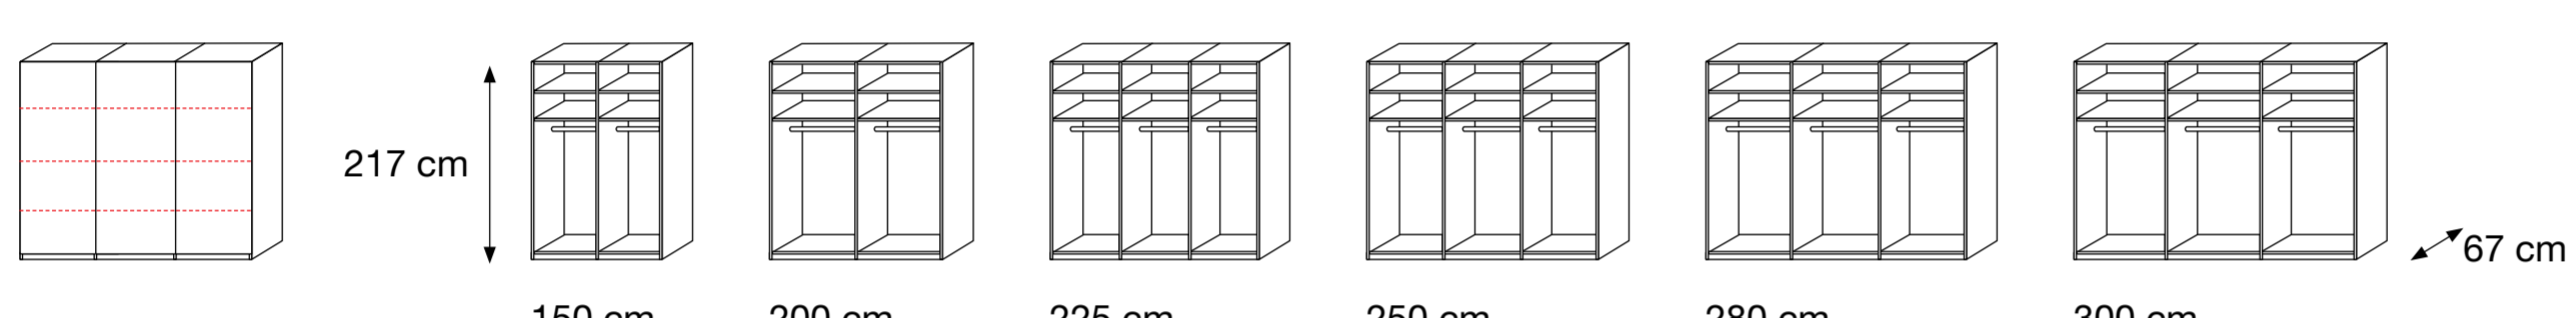

Handles and trims

Door colours

Mirror

Interior colour

Miami plus. Sliding-door wardrobes.