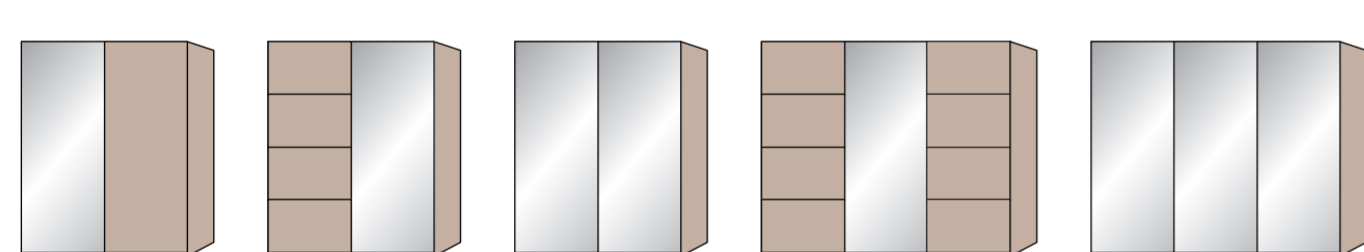

Design your style.

Sliding-door wardrobes
with or without trims