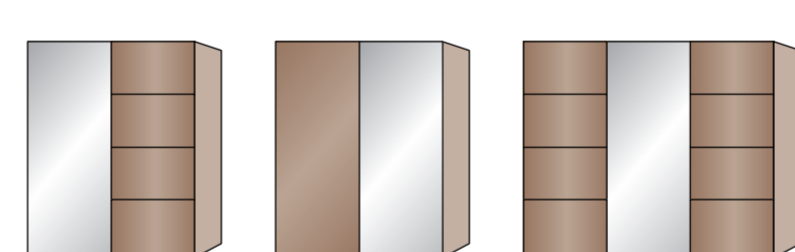

Miami plus. Just mix it.

Cookes | LIFE well furnished

Miami plus. Colour concept.

Carcase and doors

Handles and trims

Door colours

Mirror

Interior colour

Miami plus. Sliding-door wardrobes.

Design your style.

Sliding-door wardrobes
with or without trims

Miami plus. Bedside and chests.

PROVEN
QUALITY