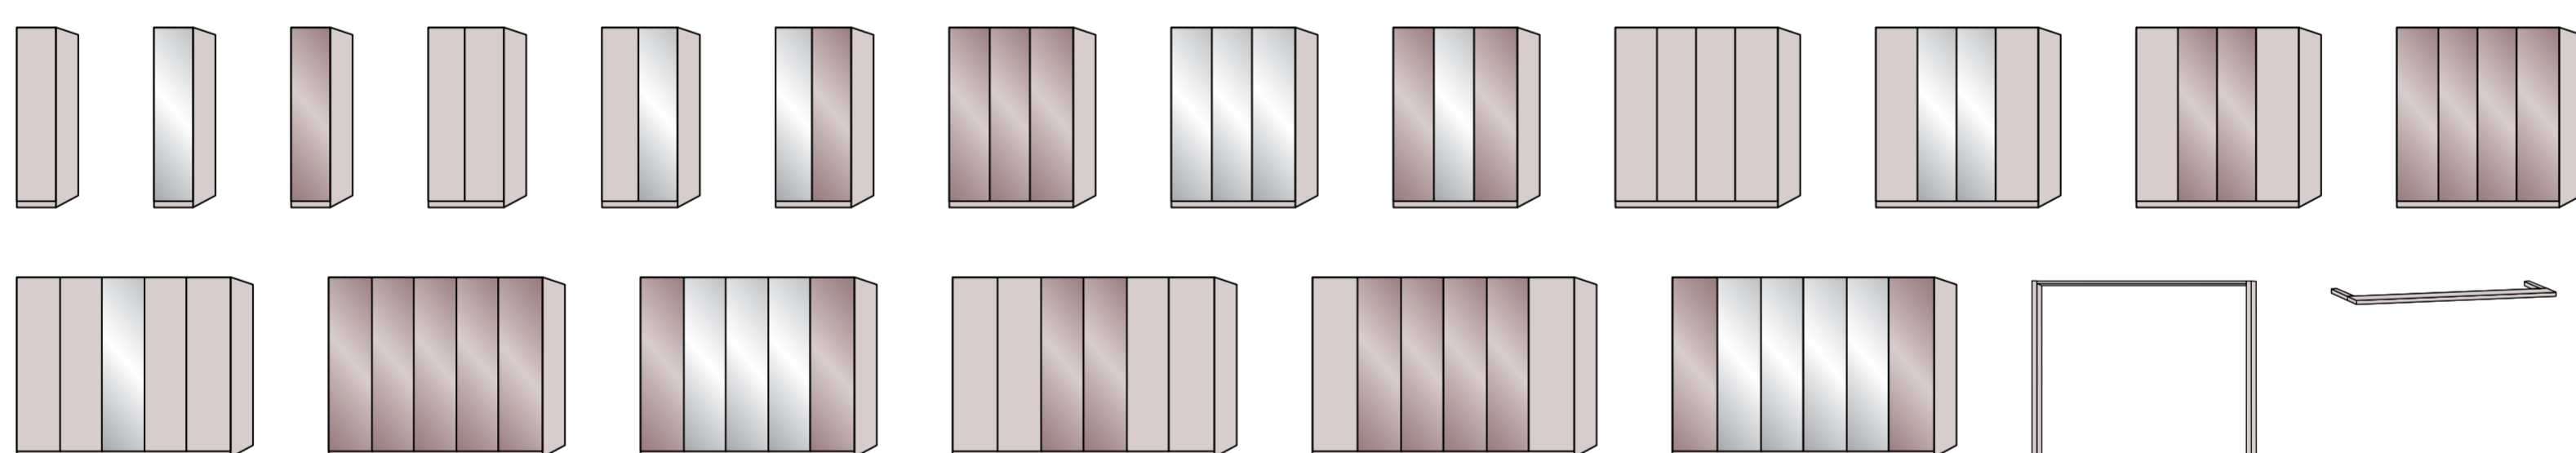

Design your style.

Hinged-door wardrobes doors in carcase colour or coloured glass, with or without mirrored doors

Passe-partout frame without lights

Cornice without lights