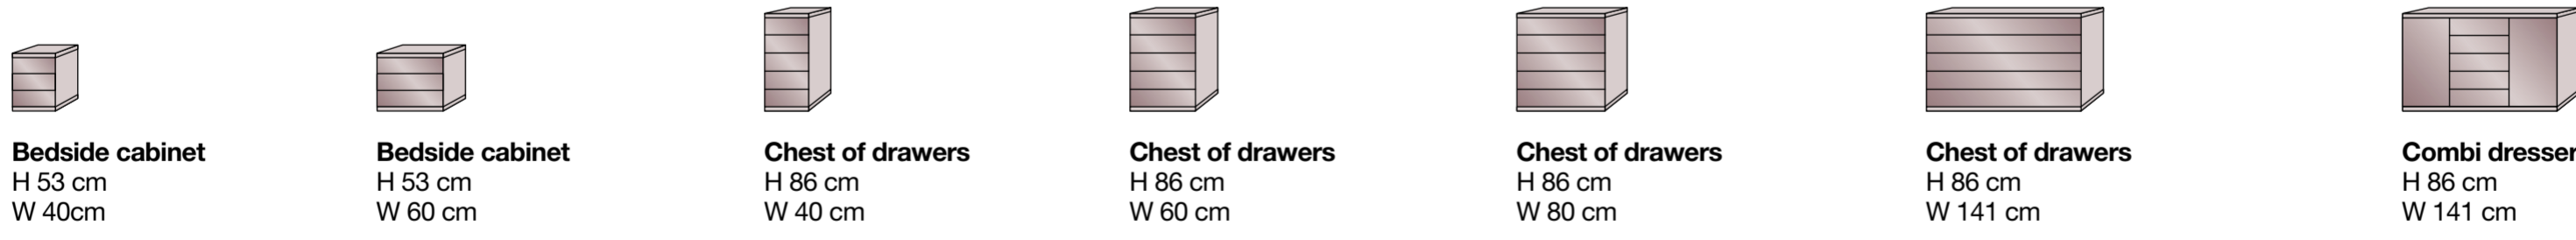

Tampa. Bedside cabinets and chests.